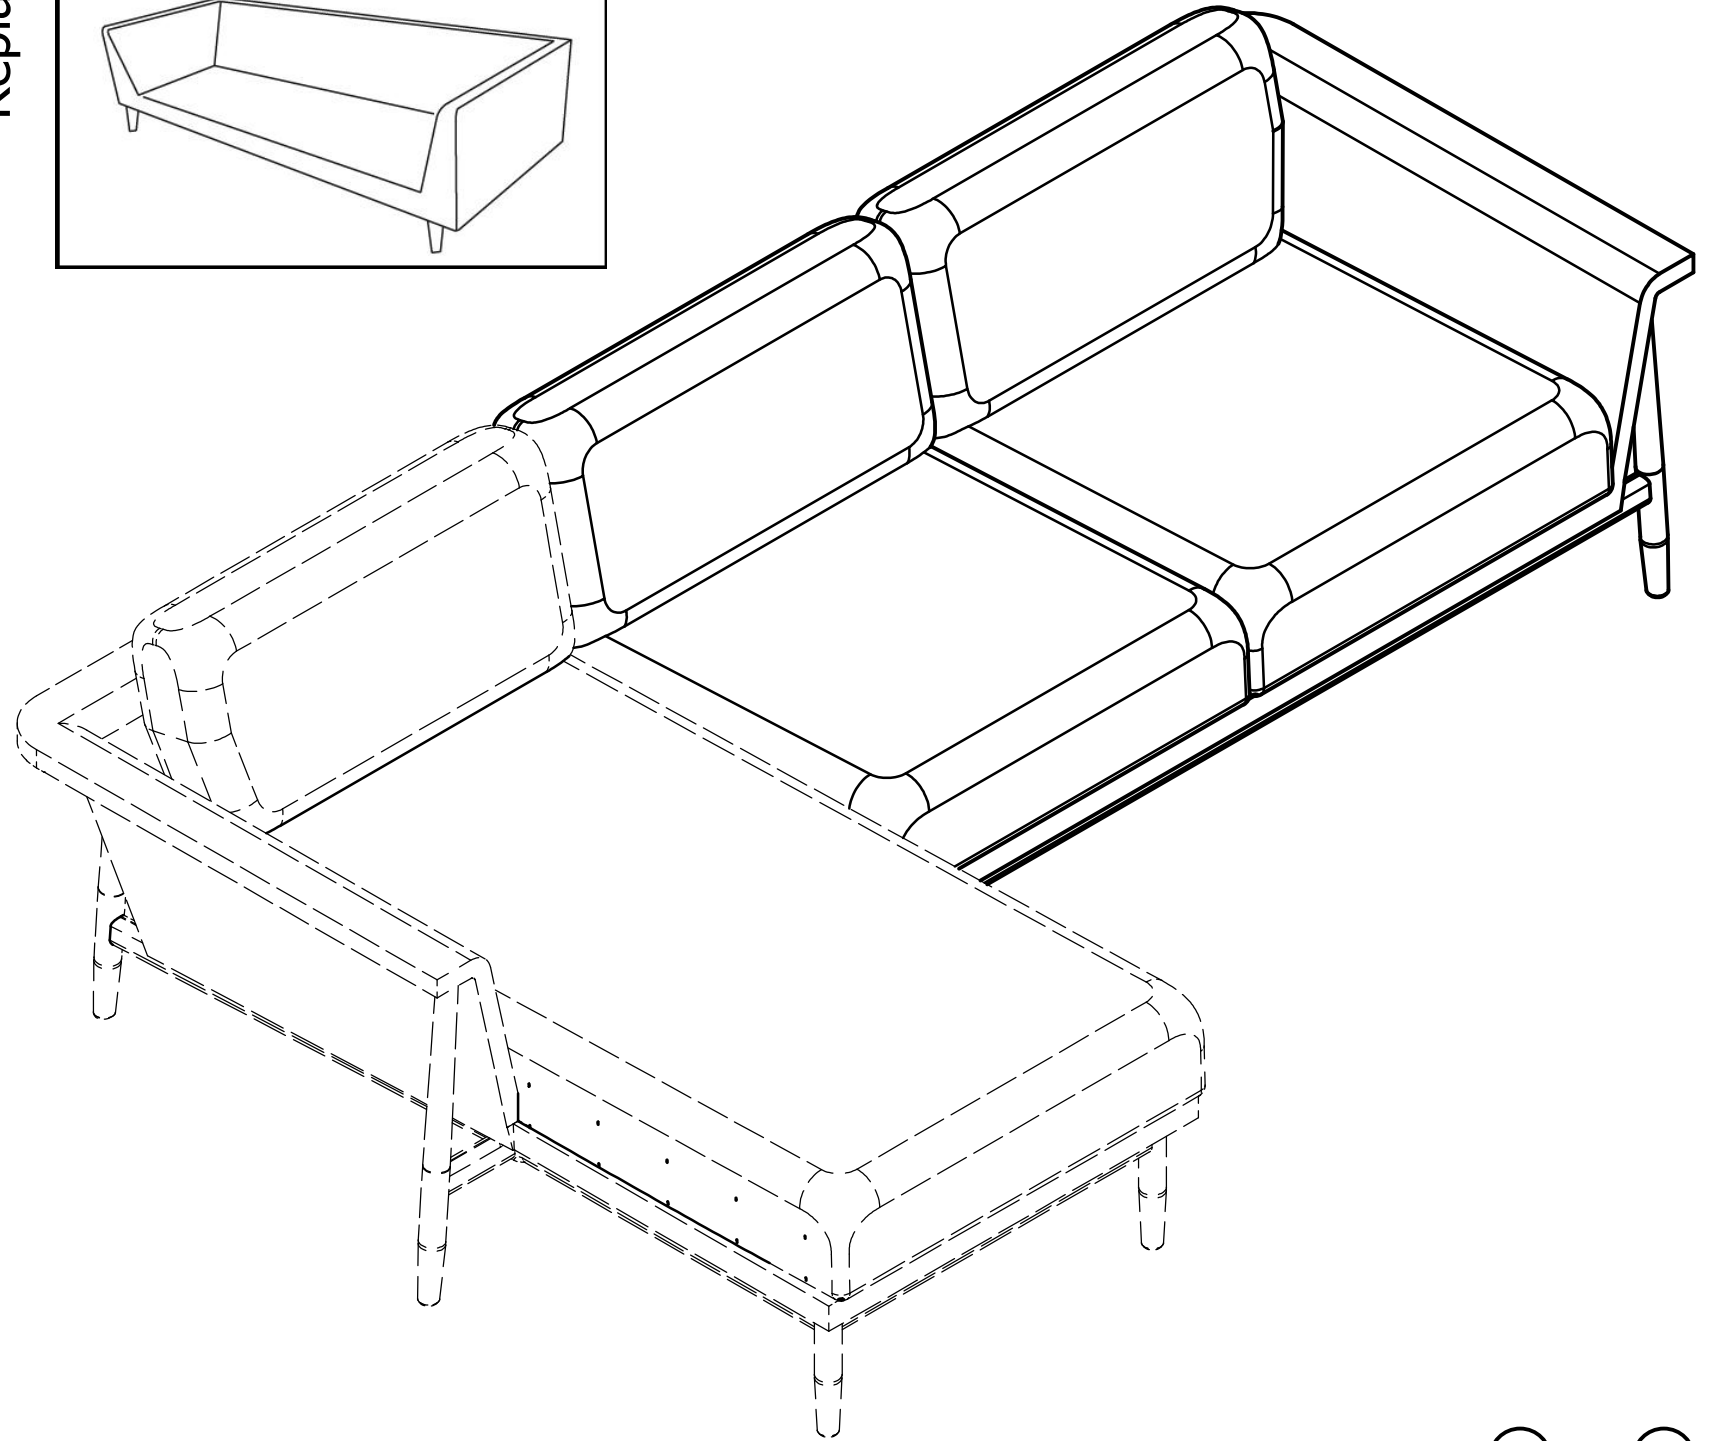

# norrgavel

Skalsoffa 100 / 3seater extension R

Replaceable cover

A	B	C	D	E	F	G
						
5x70	8x80	8x22	M8	10x40	L-5	R13
x1	x2	x4	x4	x2	x1	x1